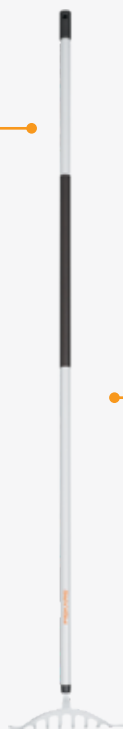

KEY BENEFITS

- ✓ Hole for easy storage
- ✓ Softgrip™ handle for optimal grip
- ✓ The oval-shaped aluminium shaft is lightweight
- ✓ Optimal anti-shock surface structure ensures a comfortable, firm grip
- ✓ Plastic sleeve maximises the grip and insulates from cold