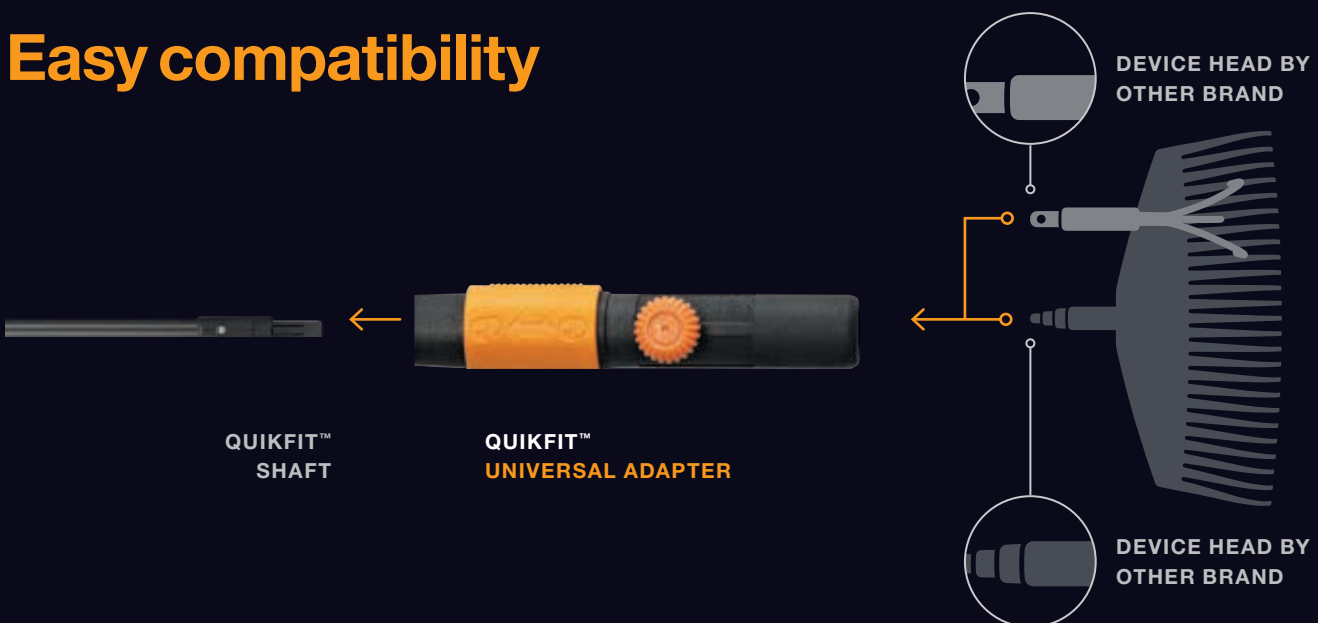

Easy compatibility