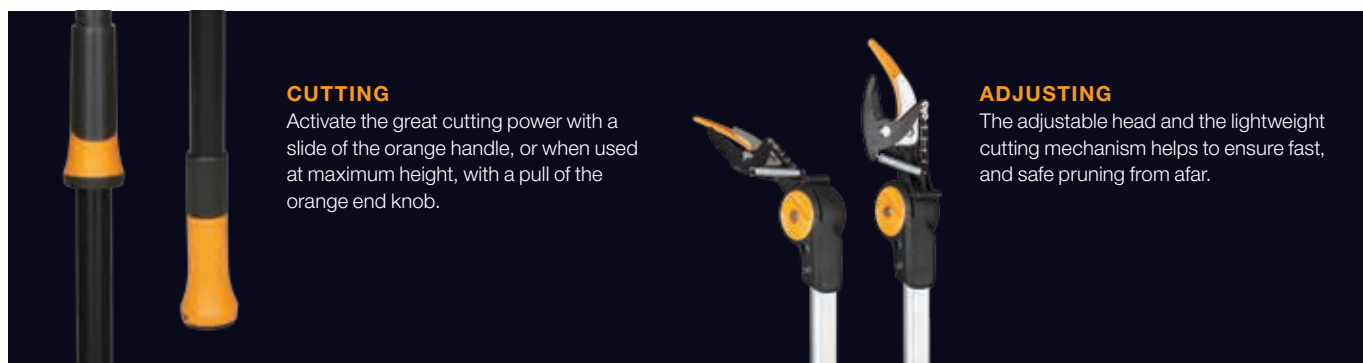

CUTTING

Activate the great cutting power with a slide of the orange handle, or when used at maximum height, with a pull of the orange end knob.

ADJUSTING

The adjustable head and the lightweight cutting mechanism helps to ensure fast, and safe pruning from afar.