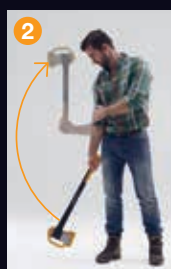

Choose the right size for you

1. LENGTH TEST

Grab the axe on the shaft below the blade. Turn the shaft towards your armpit and if the end of the shaft reaches the armpit the axe is too long.

2. WEIGHT TEST

Grab the axe at the end of the shaft and let the head rest towards the ground. Lift the head up with a wrist turn close to your body as pivotal point (axe is vertically in your hand at the end of the movement). If you can't lift the axe this way, the axe is too heavy.