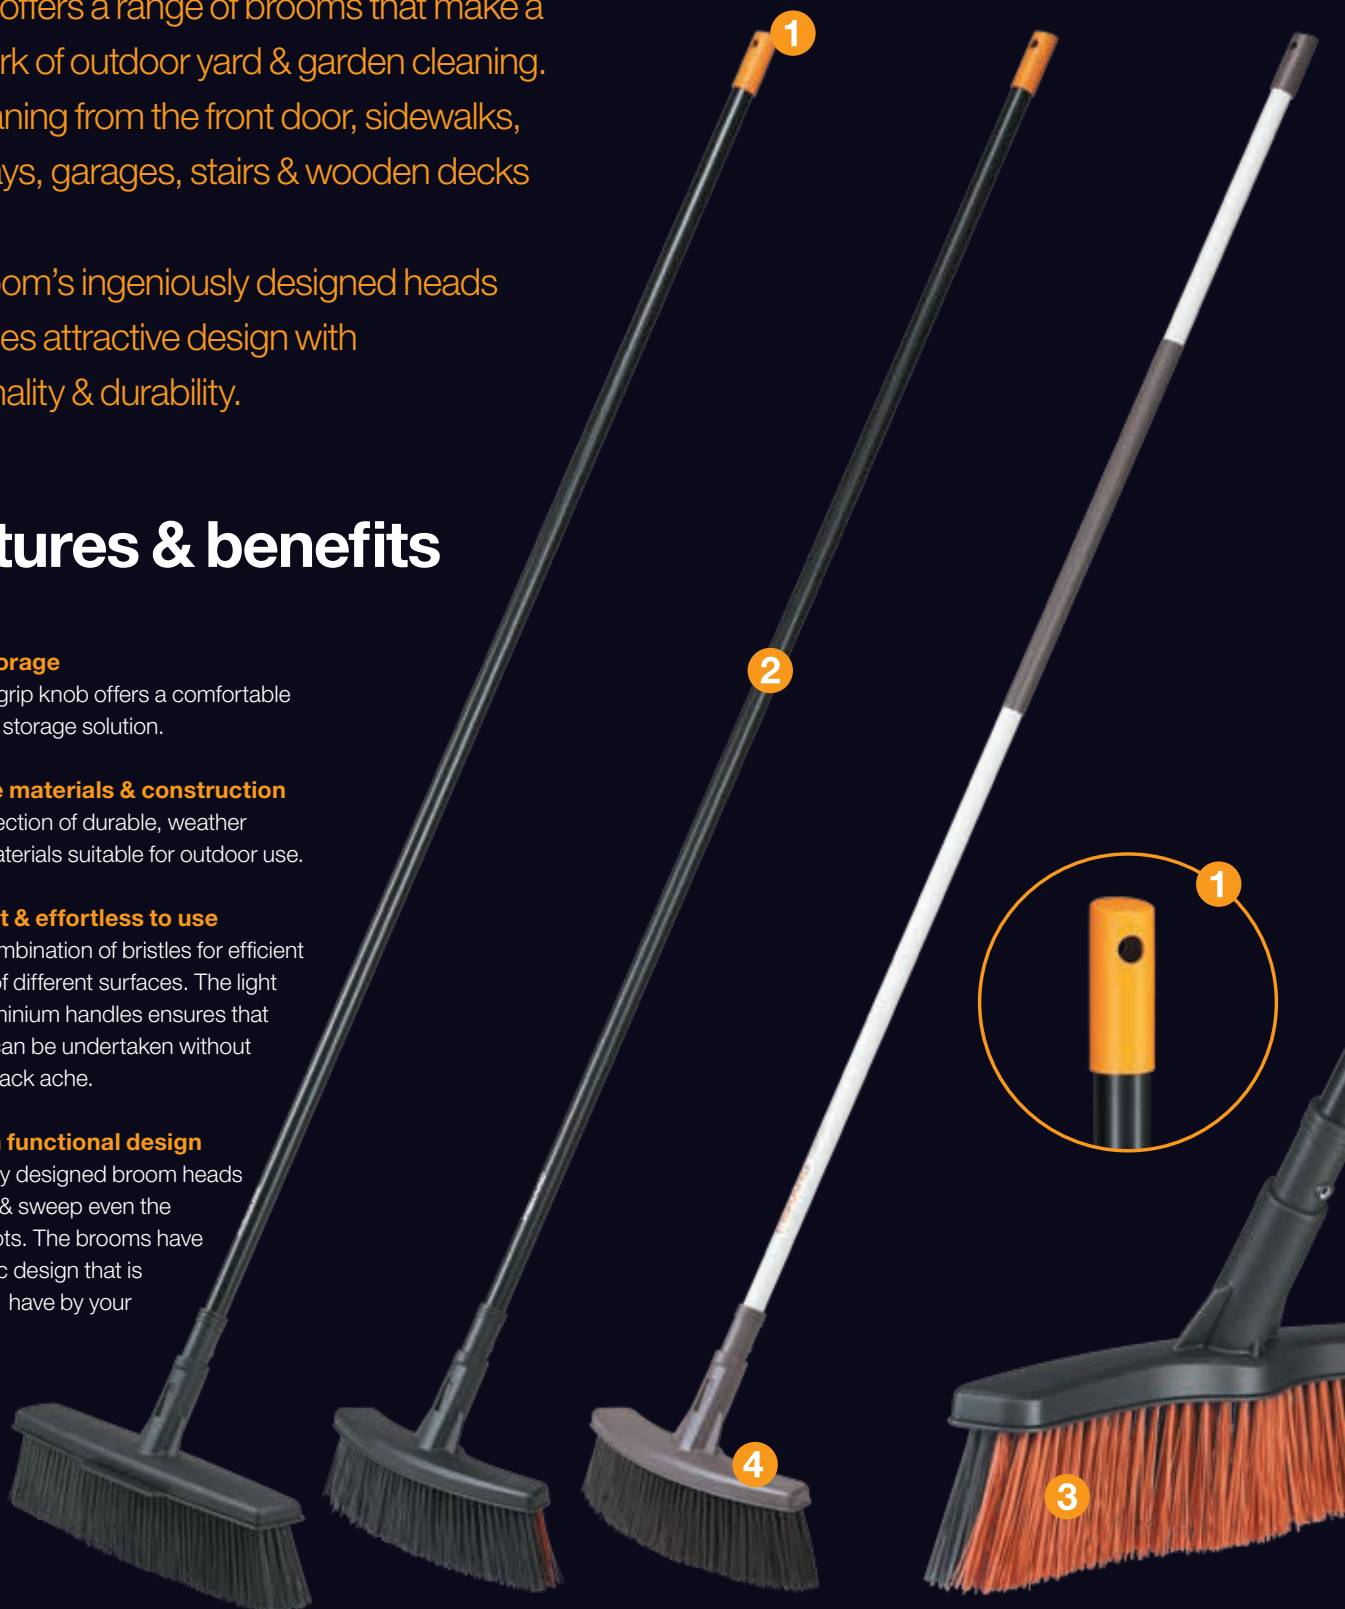

The broom's ingeniously designed heads combines attractive design with functionality & durability.

Features & benefits

1 Easy storage

Functional grip knob offers a comfortable grip & easy storage solution.

2 Durable materials & construction

Perfect selection of durable, weather tolerant materials suitable for outdoor use.

3 Efficient & effortless to use

Optimal combination of bristles for efficient sweeping of different surfaces. The light weight aluminium handles ensures that sweeping can be undertaken without fatigue or back ache.

4 Modern functional design

Purposefully designed broom heads that reach & sweep even the tightest spots. The brooms have an aesthetic design that is pleasant to have by your front door.

Light Broom

Light Patio Broom					Art. no. 1025927	EAN 6 4 1 1 5 0 1 3 1 0 3 9 2
Height: 12.5 cm	Length: 162 cm	Width: 43.5 cm	Weight: 0.63 kg	Retail box: 4	Old art. no. -	

- Patio broom for sweeping smoother surfaces like patios, wooden decks, balconies & terraces.
- Perfect for cleaning of smaller particles.
- Offers a clean sweep of all garden leaves and debris. The ends of the broom curve inwards, making it ideal for gathering debris.
- Handle features SoftGrip™ for a comfortable firm grip.
- Lightweight for improved ergonomics.
- Modern functional design.