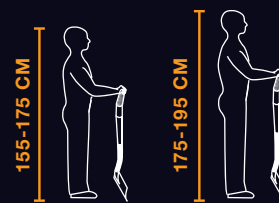

Xact™ Composting fork (L)					Art. no. 1003687	EAN 6 4 1 1 5 0 1 3 3 4 8 2 4
Height: 11.4 cm	Length: 120 cm	Width: 18.4 cm	Weight: 1.57 kg	Retail box: 4	Old art. no. 133482	

- For lifting, turning and spreading loose material like grass, hay, weeds, leaves, compost and other garden waste.
- The thin and sharp tines that are more widely spaced and curved than in a garden fork can be pushed easily into the compost and chunky material doesn't get stuck in the tines.
- Upright shaft helps the composting task.
- Suitable for all heights of users.

Less strain on back
Medium and Large length

Control and comfort
Push-Pull handle for better control, SoftGrip™ material.

Light Spades & Forks

Light Digging spade

Height: **90 cm** Length: **105 cm** Width: **16.5 cm** Weight: **1.07 kg** Retail box: **4**